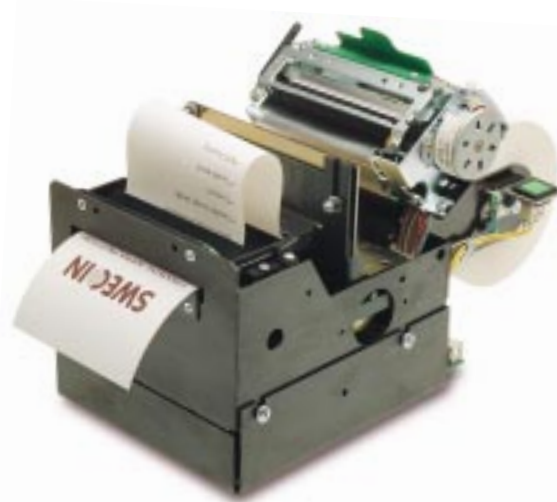

Swecoin TTP 5250 Kiosk Printers

SWECOIN

The wide range of TTP kiosk printers offers, fast, reliable and quiet printing, paper separation and presentation of documents for various types of self-service terminals.

A unique, patented presenter mechanism with paper jam sensor protects the document during printout and separation. The presenter handles documents of varying length, controlled by software commands. The TTP 5250 range of printers have flash PROM for downloading of firmware, fonts, default parameters, and logotypes.

Technical data

Printer control	Single-byte commands and ESC sequences, MS Windows and Linux drivers.
Print method	Direct thermal line-print.
Resolution	8 dots/mm.
Print speed	up to 50 mm/second.
Line spacing	Software programmable.
Font attributes	Normal (default), double width, double and multiple height, reversed (white on black), portrait and landscape.
Font	Four standard and four user defined. Printable in both portrait and landscape orientation.
Character set	IBM character set II.
Graphics	Full width bitmap graphics.
Bar codes	EAN 8/13 upc-A, 2/5 interleaved, and Code 39.
Interface	RS 232 serial and Centronics parallel (SPP).
Roll size	135 mm roll holder included. Max 200 mm.
Paper control	Paper-end sensor, paper-near-end sensor, optional weekend sensor.
Paper separation	Full cut.
Presenter	Programmable eject-length after cut. Paper jam detection.
Power supply	24 VDC + 5%, average 2.3 A, peak 6.3 A.
Environmental	+5 – +40°C, 35 –75% rel. humidity, non-condensing.
Life expectancy/MTBF	Printhead: more than 45 km paper. 150 million pulse-lines. Cutter: 500 000 cuts. Control board: 40 000 hours. MTBF: 250 000 tickets (typical).