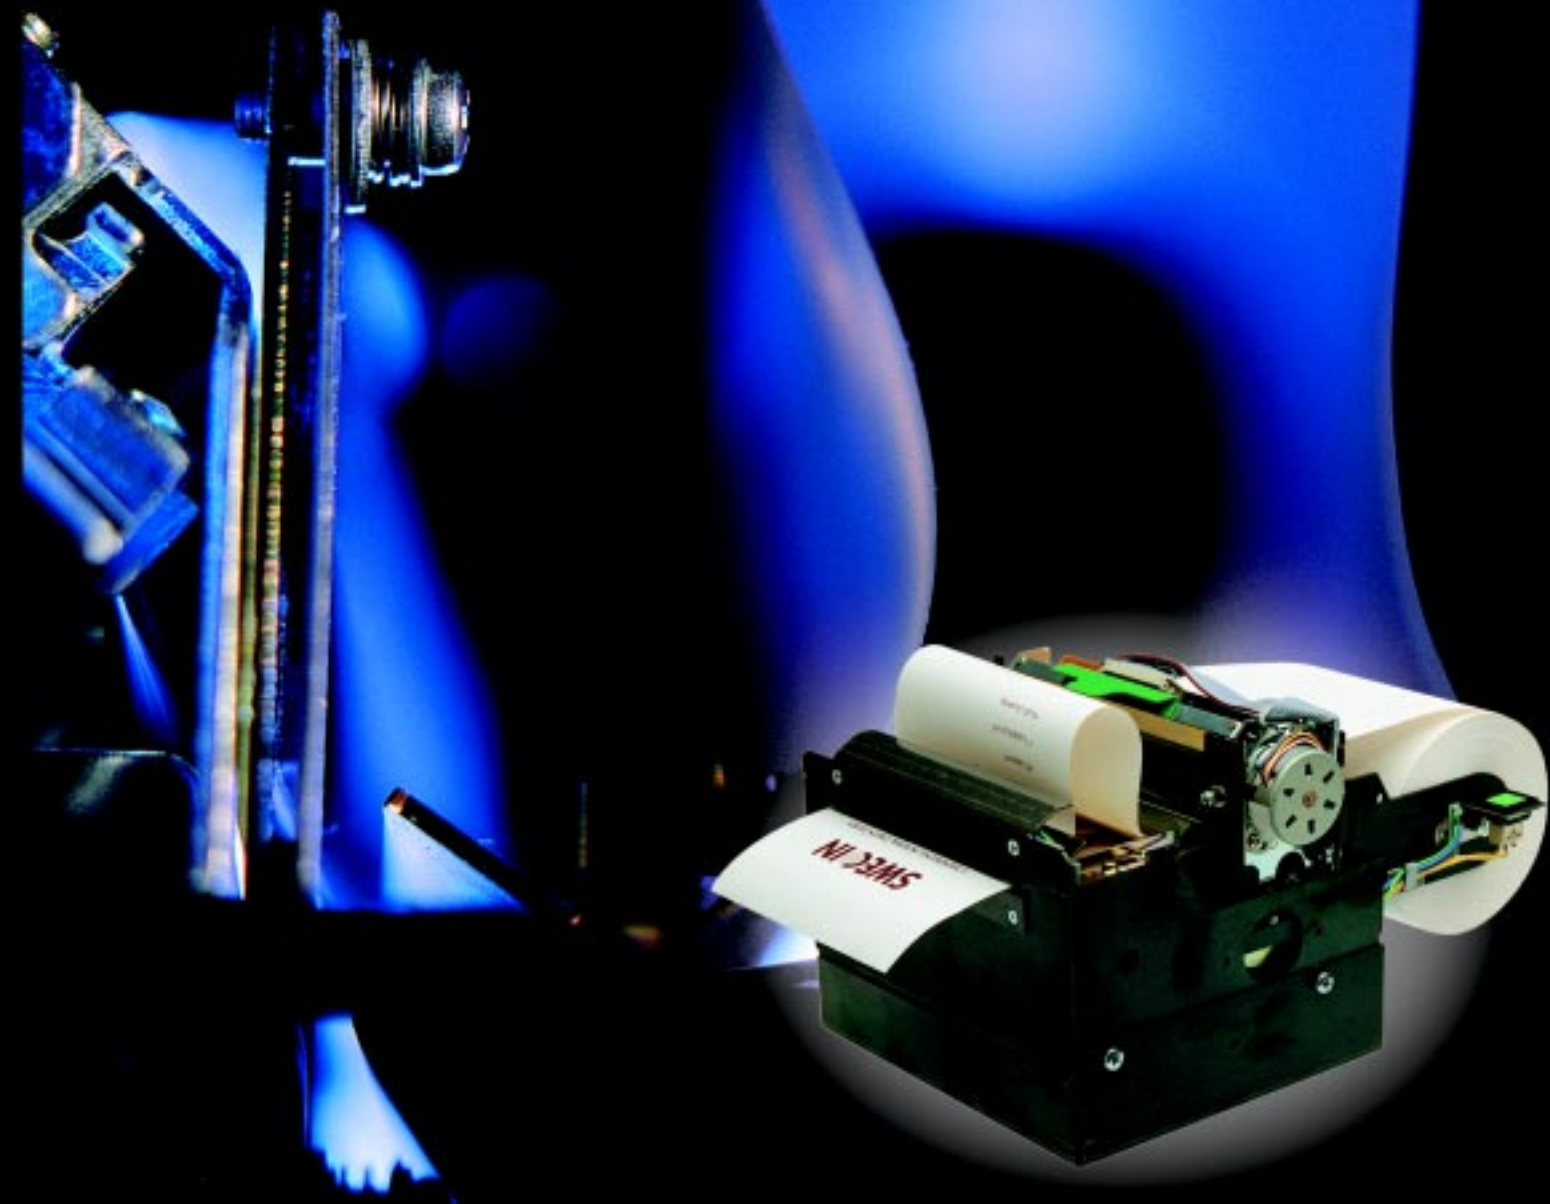

Swecoin TTP 5250 Kiosk Printers

SWECOIN

The wide range of TTP kiosk printers offers, fast, reliable and quiet printing, paper separation and presentation of documents for various types of self-service terminals.

A unique, patented presenter mechanism with paper jam sensor protects the document during printout and separation. The presenter handles documents of varying length, controlled by software commands. The TTP 5250 range of printers have flash PROM for downloading of firmware, fonts, default parameters, and logotypes.

Technical data

Printer control	Single-byte commands and ESC sequences, MS Windows and Linux drivers.
Print method	Direct thermal line-print.
Resolution	8 dots/mm.
Print speed	up to 50 mm/second.
Line spacing	Software programmable.
Font attributes	Normal (default), double width, double and multiple height, reversed (white on black), portrait and landscape.
Font	Four standard and four user defined. Printable in both portrait and landscape orientation.
Character set	IBM character set II.
Graphics	Full width bitmap graphics.
Bar codes	EAN 8/13 upc-A, 2/5 interleaved, and Code 39.
Interface	RS 232 serial and Centronics parallel (SPP).
Roll size	135 mm roll holder included. Max 200 mm.
Paper control	Paper-end sensor, paper-near-end sensor, optional weekend sensor.
Paper separation	Full cut.
Presenter	Programmable eject-length after cut. Paper jam detection.
Power supply	24 VDC + 5%, average 2.3 A, peak 6.3 A.
Environmental	+5 – +40°C, 35 –75% rel. humidity, non-condensing.
Life expectancy/MTBF	Printhead: more than 45 km paper. 150 million pulse-lines. Cutter: 500 000 cuts. Control board: 40 000 hours. MTBF: 250 000 tickets (typical).